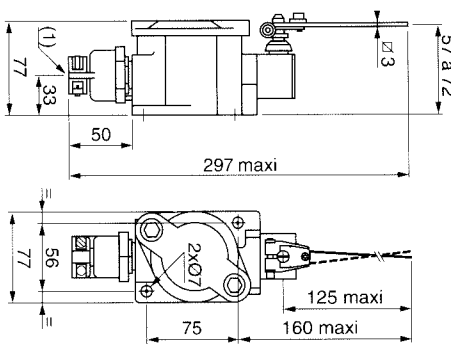

Complete switches for "severe duty"  
XC8-JC161P112

XC8-JC162P112

XC8-JC163P112

XC8-TA1P112

XC8-JC1011P112  
XC8-JC1051P112

XC8-JC10131P112  
XC8-JC10531P112

XC8-JC10151P112  
XC8-JC10551P112

(1) Cabel gland 3/4" (Briggs)