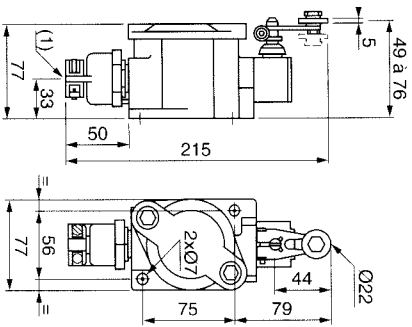

Complete switches for "severe duty"  
XC8-JC161P112

XC8-JC162P112

XC8-JC163P112

XC8-TA1P112

XC8-JC1011P112  
XC8-JC1051P112

XC8-JC10131P112  
XC8-JC10531P112

XC8-JC10151P112  
XC8-JC10551P112

(1) Cabel gland 3/4" (Briggs)