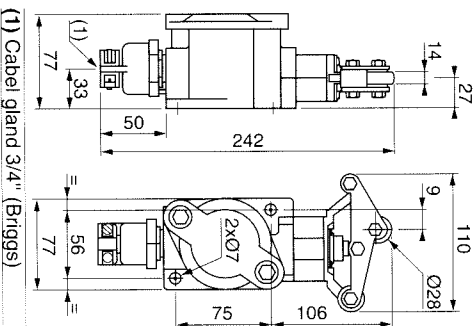

Complete switches for "severe duty"  
XC8-JC161P112

XC8-JC162P112

XC8-JC163P112

XC8-TA1P112

XC8-JC1011P112  
XC8-JC1051P112

XC8-JC10131P112  
XC8-JC10531P112

XC8-JC10151P112  
XC8-JC10551P112

(1) Cabel gland 3/4" (Briggs)