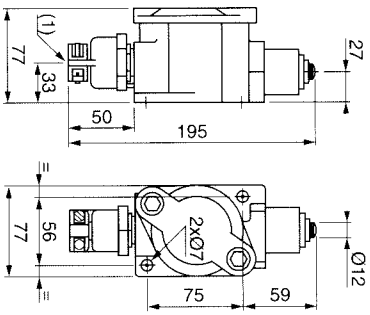

Complete switches for "severe duty"  
XC8-JC161P112

XC8-JC162P112

XC8-JC163P112

XC8-TA1P112

XC8-JC1011P112  
XC8-JC1051P112

XC8-JC10131P112  
XC8-JC10531P112

XC8-JC10151P112  
XC8-JC10551P112

(1) Cabel gland 3/4" (Briggs)