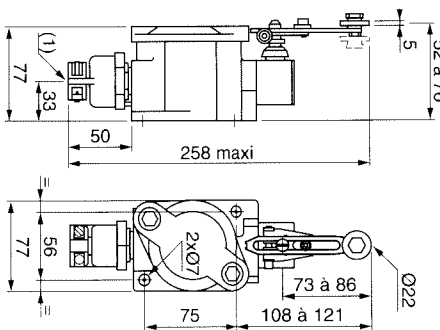

Complete switches for "severe duty"  
XC8-JC161P112

XC8-JC162P112

XC8-JC163P112

XC8-TA1P112

XC8-JC1011P112  
XC8-JC1051P112

XC8-JC10131P112  
XC8-JC10531P112

XC8-JC10151P112  
XC8-JC10551P112

(1) Cabel gland 3/4" (Briggs)